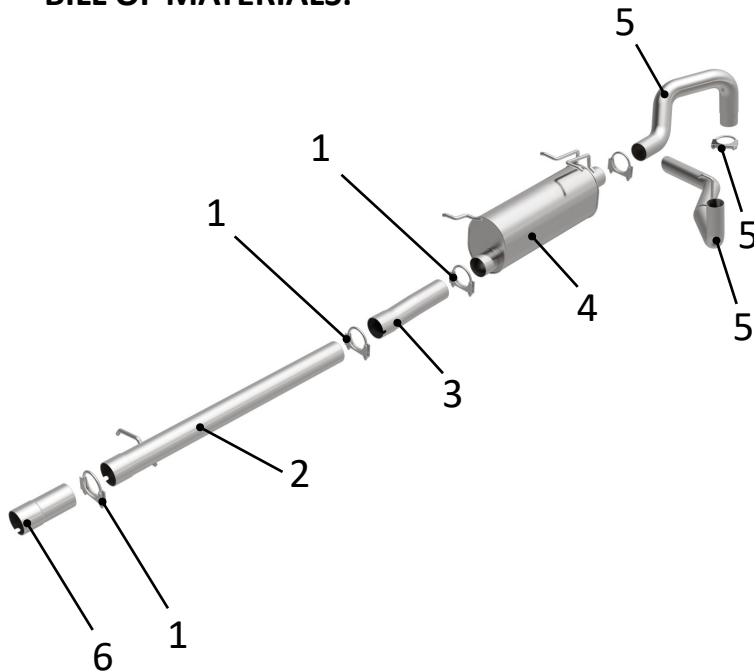

BRExhaust™

A **MAGNAFLOW** GROUP COMPANY

INSTALLATION INSTRUCTIONS | PART NO. 106-0007

BILL OF MATERIALS:

- 1: 167538
- 2: 167519 (cut to fit for 156" WB)
- 3: 167521
- 4: 167520
- 5: 167518
- 6: 169269 (142 " WB)

STEP 9:

Attach outlet of item 5 to inlet of item 5 and adjust angle to desired position.

STEP 10:

Install and tighten clamp provided with item 5. (DO NOT EXCEED 30FT-LB WHEN TIGHTENING CLAMP AND CHECK ALL CLAMPS AFTER 50 MILES. RETIGHTEN IF NECESSARY)